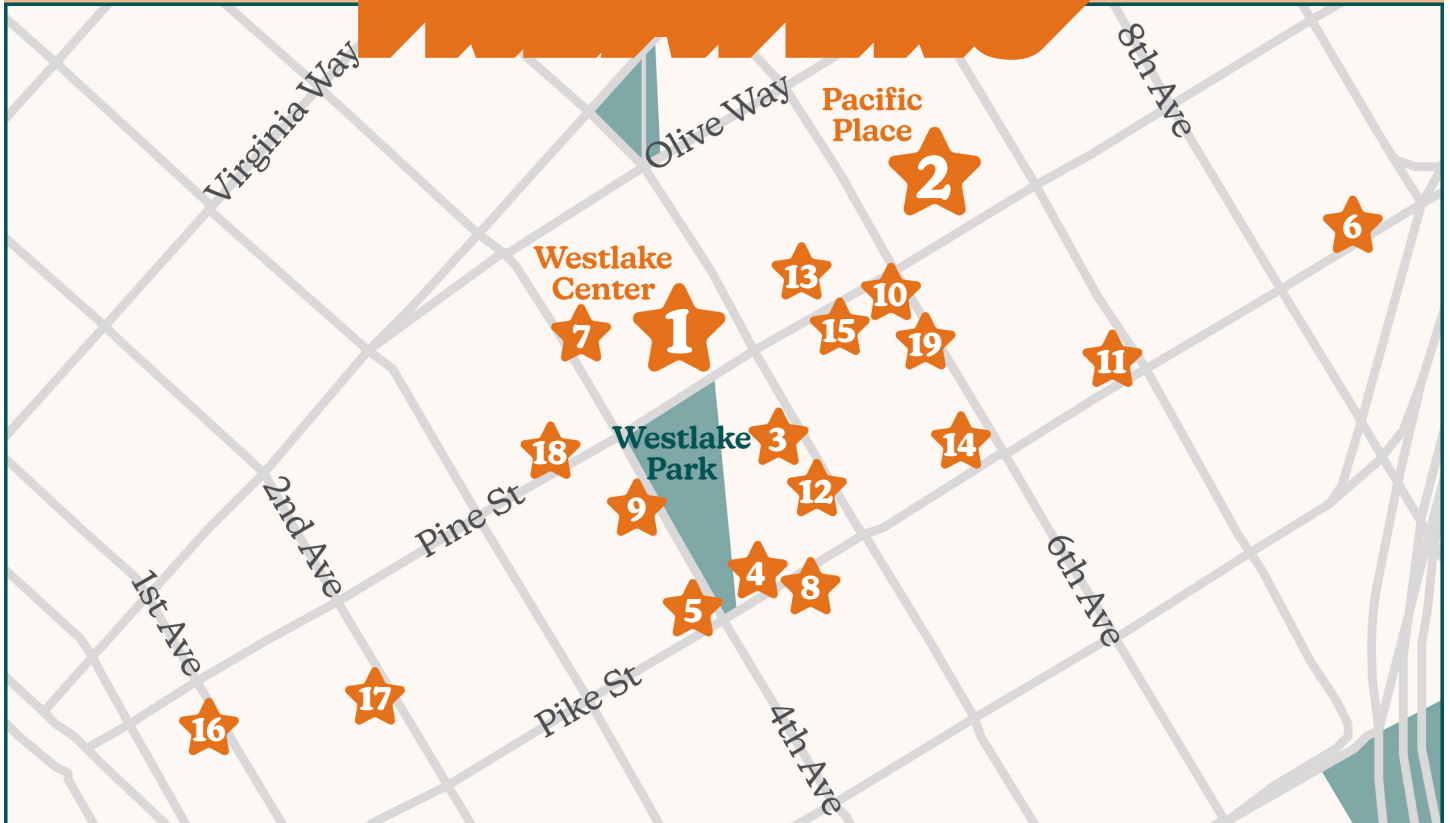

welcome back to  
**WESTLAKE**

## 1 Westlake Center:

Claire's  
Fireworks  
Lush  
Nordstrom Rack  
Saks Off 5th  
Zuba Mediterranean

## 2 Pacific Place:

AMC Theater  
AT&T  
Aveda  
Bezel & Kiln  
Concierge Desk  
Debonair Décor  
Din Tai Fung  
Ghost Gallery  
Pike Place Chowder  
The Handmade Showroom  
Toxic Threads

## 3 Anthropologie

4 Arc'teryx  
5 AT&T  
6 Audacity Wine Bar  
7 Buffalo Wild Wings  
8 Carhartt Store  
9 Dr Martens  
10 Eileen Fisher  
11 Gameworks  
12 Madewell  
13 Nordstrom  
14 North Face  
15 SFD Fire Truck  
16 Shug's Soda Fountain  
17 Sixt Rent a Car  
18 SPD Mobile Precinct  
19 T-Mobile